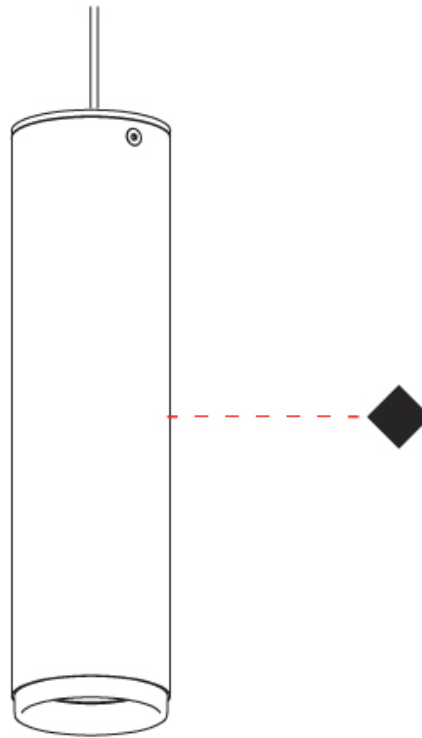

HAUL TRACK

D96071-

PROJECT

TYPE

SPECIFIER

QUANTITY

DATE

D