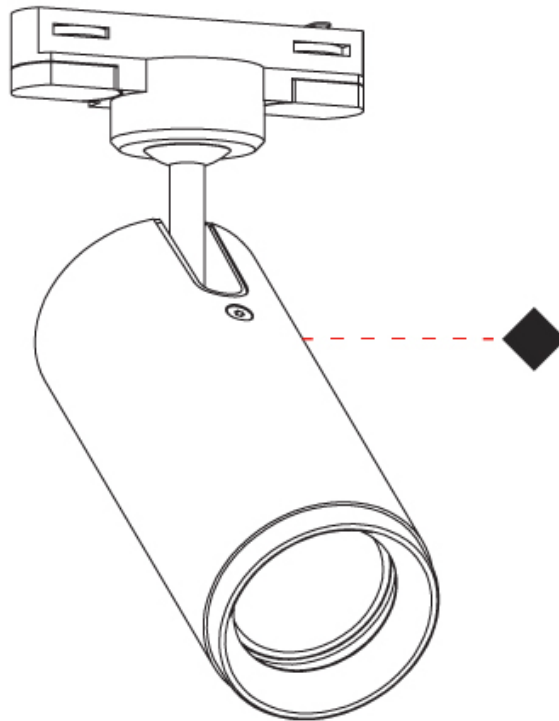

HAUL TRACK

D96073-

PROJECT

TYPE

SPECIFIER

QUANTITY

DATE

D