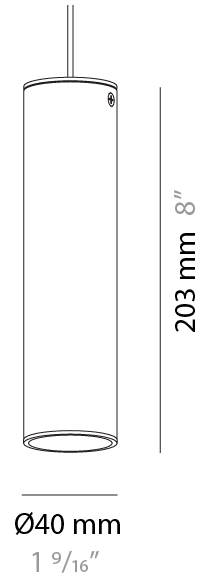

PROJECT
TYPE
SPECIFIER
QUANTITY
DATE

HAUL TRACK

D96070-

base number   Finish
Options

1. To build a product code in our configurator select the specify button on the base model # product page
2. To build a manual product code on this datasheet choose from the options listed below in blue font and add the suffix to the base model #

GENERAL

Series: Haul
Brand: Milan
Division: Design
Mounting Type: Track
Mounting Location: Ceiling
Subcategory: Spots

PHYSICAL

Shape: Cylinder
Diameter (mm): 40
Diameter (in): 1 9/16
Height (mm): 203
Height (in): 8
Max. Overall Height (mm): 1300
Max. Overall Height (in): 51 3/16
Light Distribution: Direct
Fixture Finish: MWL / MBQ
Fixture Material: Extruded Aluminum

ELECTRICAL

Lamp Type: LED
Input Wattage (W): 5
Dimming: Electronic Low Voltage Dimming
Input Voltage (V): 120Vac Direct Line

LED

Number of LEDs: 1
Color Temperature (°K): 3000
Max. Delivered Lumen (lm): 500
CRI: >90 CRI
Lamp Life (hrs): 50000

OPTICAL

Reflector°: 35
Beam Angle: 35

RATINGS AND CERTIFICATIONS

Certified By: Certified for North American Standards
IP rating: IP20