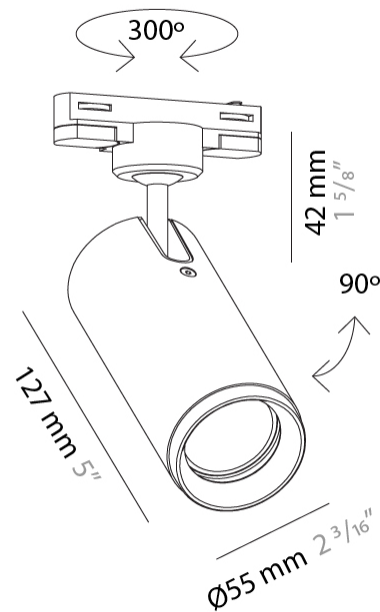

PROJECT	_____
TYPE	_____
SPECIFIER	_____
QUANTITY	_____
DATE	_____

HAUL TRACK

D96073-

base number   Finish
Options

1. To build a product code in our configurator select the specify button on the base model # product page
2. To build a manual product code on this datasheet choose from the options listed below in blue font and add the suffix to the base model #

GENERAL

Series: Haul
Brand: Milan
Division: Design
Mounting Type: Track
Mounting Location: Ceiling
Subcategory: Spots

PHYSICAL

Shape: Cylinder
Diameter (mm): 55
Diameter (in): 2 3/16
Height (mm): 203
Height (in): 8
Max. Overall Height (mm): 1300
Max. Overall Height (in): 51 3/16
Light Distribution: Direct
Fixture Finish: [MWL / MBQ](#)
Fixture Material: Extruded Aluminum

ELECTRICAL

Lamp Type: LED
Input Wattage (W): 7
Dimming: Electronic Low Voltage Dimming
Input Voltage (V): 120Vac Direct Line

LED

Number of LEDs: 1
Color Temperature (°K): 3000
Max. Delivered Lumen (lm): 665
CRI: >90 CRI
Lamp Life (hrs): 50000

OPTICAL

Reflector°: 35
Beam Angle: 35

RATINGS AND CERTIFICATIONS

Certified By: Certified for North American Standards
IP rating: IP20